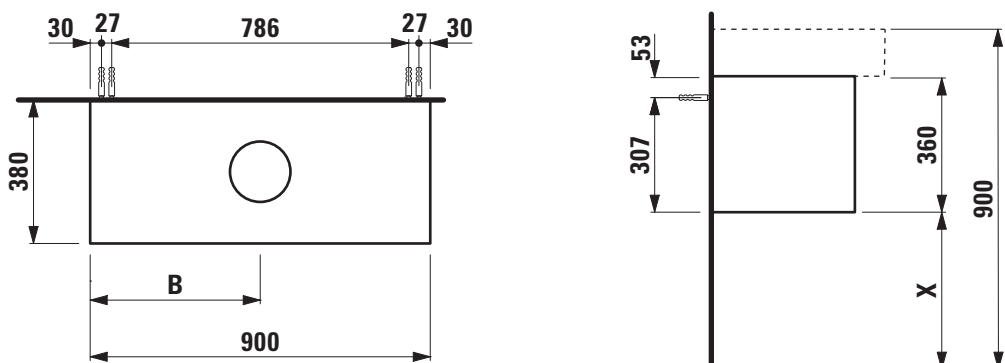

TECHNICAL DRAWINGS / S 1 : 20

B / mm	Ceramic
300	Kartell by Laufen 81033.8 (possibility for asymmetric position on request)
376	Kartell by Laufen 81033.4
450	Kartell by Laufen 81533.1 Ino 81630.0, 81630.2 Val 81628.0, 81628.2, 81628.3, 81628.4, 81628.5

B / mm	Ceramic
525	Kartell by Laufen 81033.5
600	Kartell by Laufen 81033.9 (possibility for asymmetric position on request)

X = The exact height must be set during installation.